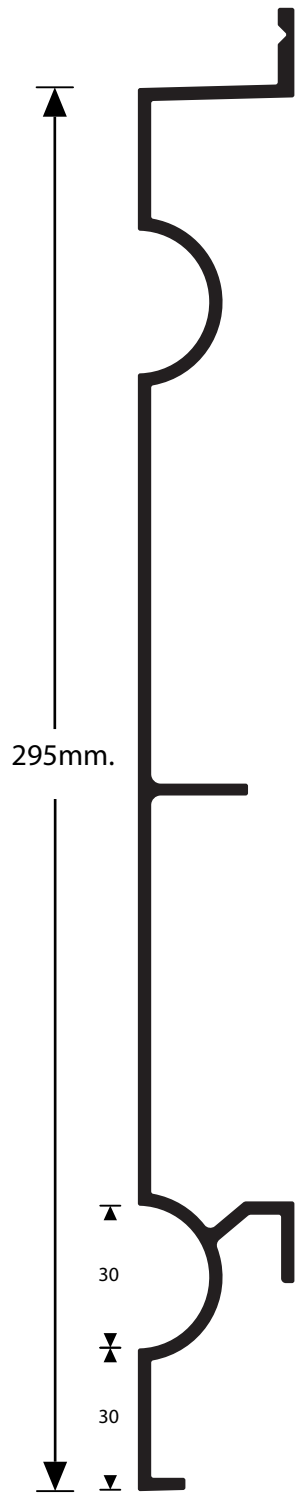

DESIGN REVOLUTION...

...NEW IDEAS, NEW DESIGN FOR RAINSCREEN WALL CLADDING
CREATIVITY NEVER ENDS, GIVING NEW IMPULSE TO YOUR IMAGINATION...

DESIGN REVOLUTION

295mm.

295mm.

23,5

18

XP-03

295mm.

25

XP-10

295mm.

▲
27
▼

295mm.

XP-13

Primoclad Europe B.V.
Europalaan 16
2408 BG ALPHEN AAN DEN RIJN
THE NETHERLANDS
Tel: +31 (0)85-4013421
www.primoclad.nl
info@primoclad.nl