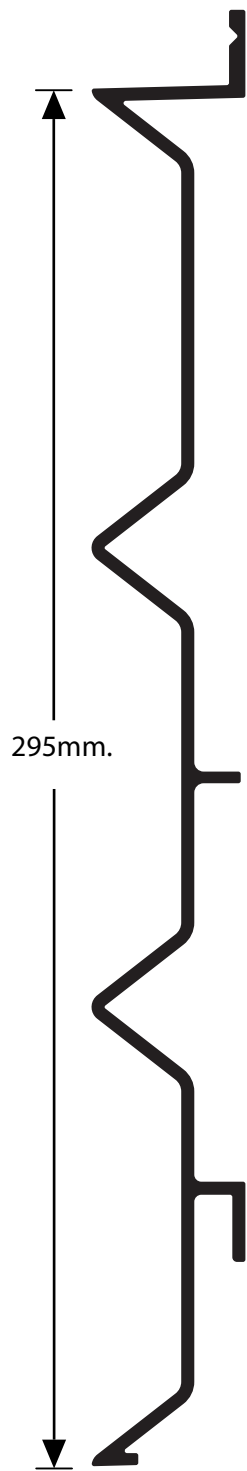

DESIGN REVOLUTION...

...NEW IDEAS, NEW DESIGN FOR RAINSCREEN WALL CLADDING
CREATIVITY NEVER ENDS, GIVING NEW IMPULSE TO YOUR IMAGINATION...

DESIGN REVOLUTION

295mm.

295mm.

23,5

18

XP-03

295mm.

25

XP-10

295mm.

▲
27
▼

295mm.

XP-13

Primoclad Europe B.V.
Europalaan 16
2408 BG ALPHEN AAN DEN RIJN
THE NETHERLANDS
Tel: +31 (0)85-4013421
www.primoclad.nl
info@primoclad.nl