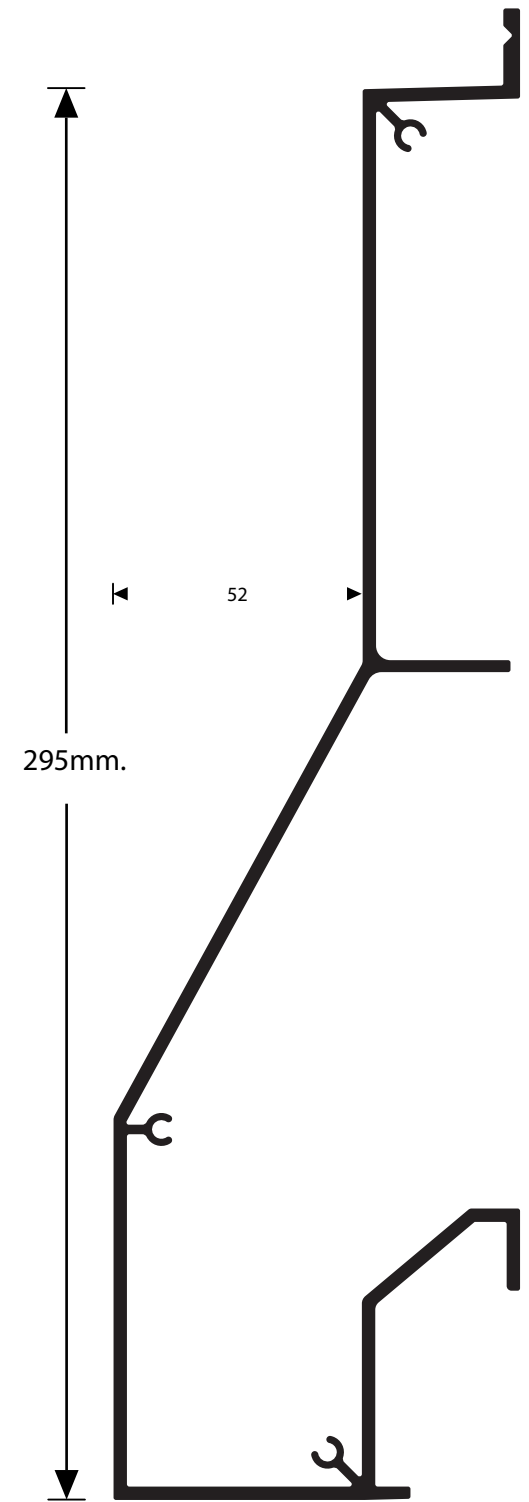

DESIGN REVOLUTION...

...NEW IDEAS, NEW DESIGN FOR RAINSCREEN WALL CLADDING
CREATIVITY NEVER ENDS, GIVING NEW IMPULSE TO YOUR IMAGINATION...

DESIGN REVOLUTION

295mm.

295mm.

23,5

18

XP-03

295mm.

25

XP-10

295mm.

▲
27
▼

295mm.

XP-13

Primoclad Europe B.V.
Europalaan 16
2408 BG ALPHEN AAN DEN RIJN
THE NETHERLANDS
Tel: +31 (0)85-4013421
www.primoclad.nl
info@primoclad.nl