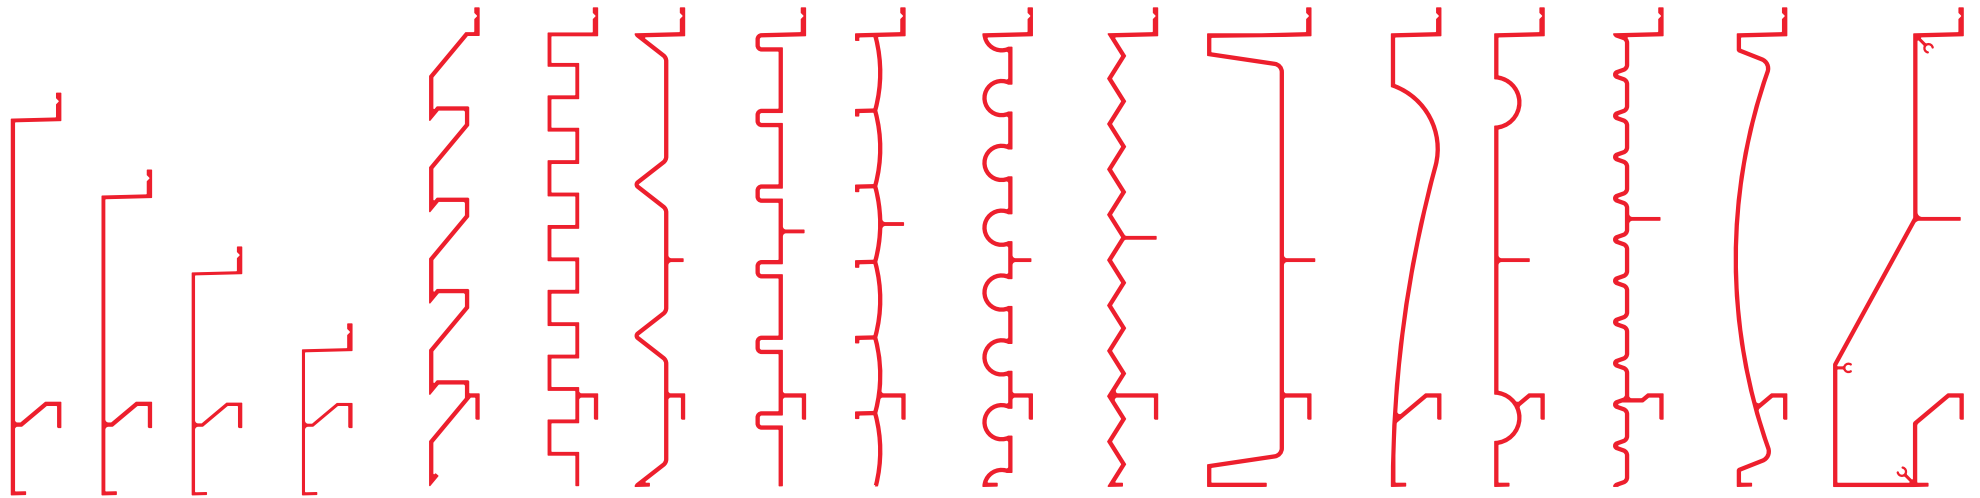

DESIGN REVOLUTION...

...NEW IDEAS, NEW DESIGN FOR RAINSCREEN WALL CLADDING
CREATIVITY NEVER ENDS, GIVING NEW IMPULSE TO YOUR IMAGINATION...

DESIGN REVOLUTION

295mm.

295mm.

23,5

18

XP-03

295mm.

25

XP-10

295mm.

▲
27
▼

295mm.

XP-13

Primoclad Europe B.V.
Europalaan 16
2408 BG ALPHEN AAN DEN RIJN
THE NETHERLANDS
Tel: +31 (0)85-4013421
www.primoclad.nl
info@primoclad.nl