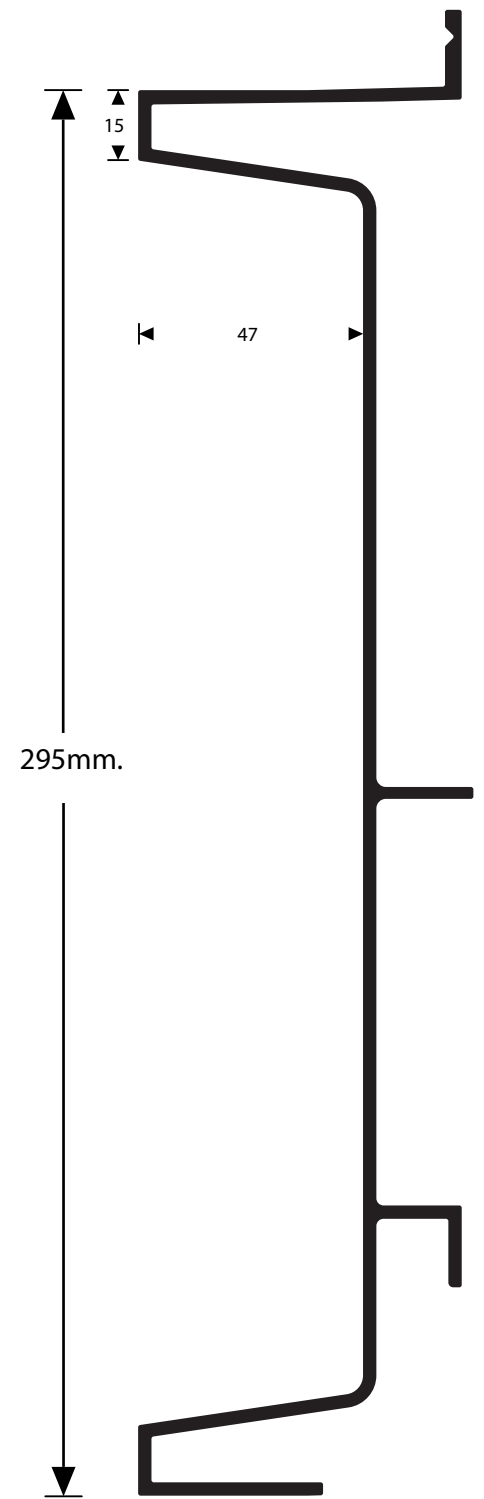

DESIGN REVOLUTION...

...NEW IDEAS, NEW DESIGN FOR RAINSCREEN WALL CLADDING
CREATIVITY NEVER ENDS, GIVING NEW IMPULSE TO YOUR IMAGINATION...

DESIGN REVOLUTION

295mm.

295mm.

23,5

18

XP-03

295mm.

25

XP-10

295mm.

▲
27
▼

295mm.

XP-13

Primoclad Europe B.V.
Europalaan 16
2408 BG ALPHEN AAN DEN RIJN
THE NETHERLANDS
Tel: +31 (0)85-4013421
www.primoclad.nl
info@primoclad.nl