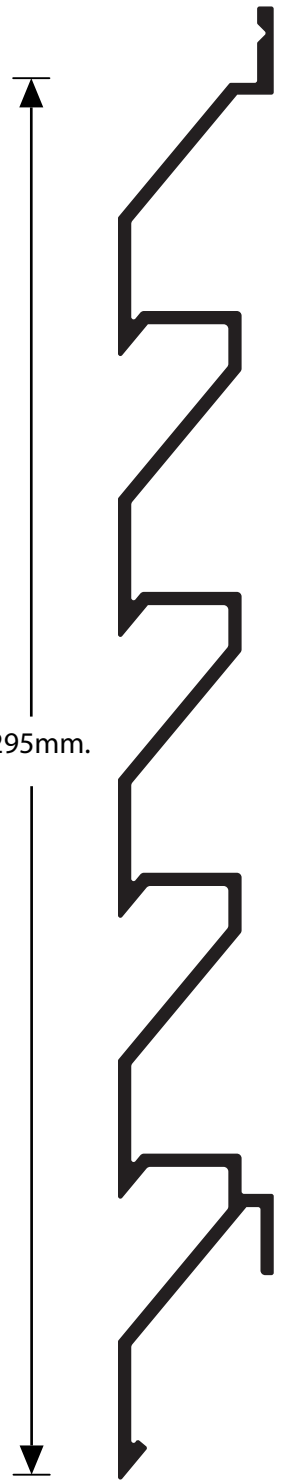

DESIGN REVOLUTION...

...NEW IDEAS, NEW DESIGN FOR RAINSCREEN WALL CLADDING
CREATIVITY NEVER ENDS, GIVING NEW IMPULSE TO YOUR IMAGINATION...

DESIGN REVOLUTION

295mm.

295mm.

23,5

18

XP-03

295mm.

25

XP-10

295mm.

▲
27
▼

295mm.

XP-13

Primoclad Europe B.V.
Europalaan 16
2408 BG ALPHEN AAN DEN RIJN
THE NETHERLANDS
Tel: +31 (0)85-4013421
www.primoclad.nl
info@primoclad.nl