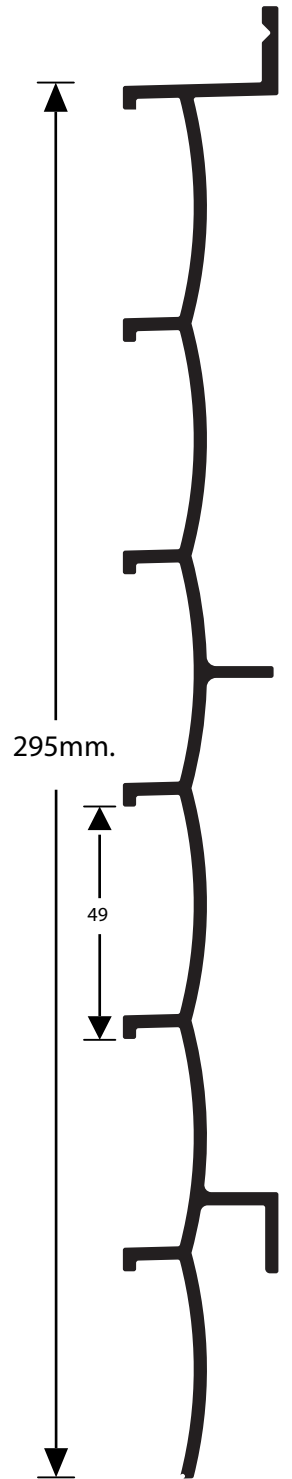

DESIGN REVOLUTION...

...NEW IDEAS, NEW DESIGN FOR RAINSCREEN WALL CLADDING
CREATIVITY NEVER ENDS, GIVING NEW IMPULSE TO YOUR IMAGINATION...

DESIGN REVOLUTION

295mm.

295mm.

23,5

18

XP-03

295mm.

25

XP-10

295mm.

▲
27
▼

295mm.

XP-13

Primoclad Europe B.V.
Europalaan 16
2408 BG ALPHEN AAN DEN RIJN
THE NETHERLANDS
Tel: +31 (0)85-4013421
www.primoclad.nl
info@primoclad.nl