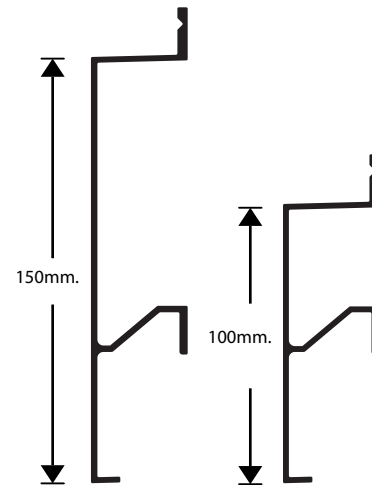

DESIGN REVOLUTION...

...NEW IDEAS, NEW DESIGN FOR RAINSCREEN WALL CLADDING
CREATIVITY NEVER ENDS, GIVING NEW IMPULSE TO YOUR IMAGINATION...

DESIGN REVOLUTION

295mm.

295mm.

23,5

18

XP-03

295mm.

25

XP-10

295mm.

▲
27
▼

295mm.

XP-13

Primoclad Europe B.V.
Europalaan 16
2408 BG ALPHEN AAN DEN RIJN
THE NETHERLANDS
Tel: +31 (0)85-4013421
www.primoclad.nl
info@primoclad.nl