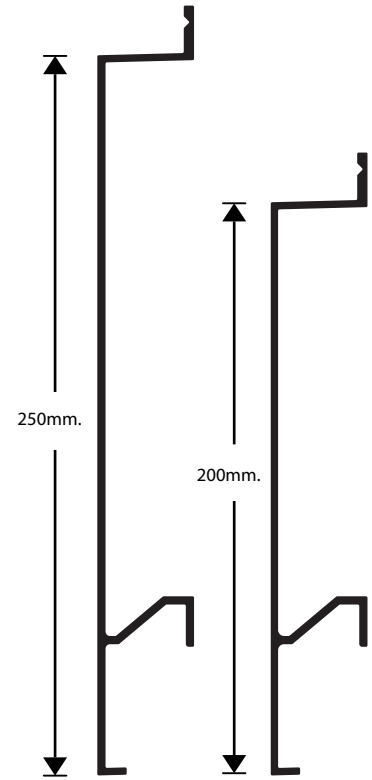

DESIGN REVOLUTION...

...NEW IDEAS, NEW DESIGN FOR RAINSCREEN WALL CLADDING
CREATIVITY NEVER ENDS, GIVING NEW IMPULSE TO YOUR IMAGINATION...

DESIGN REVOLUTION

295mm.

295mm.

23,5

18

XP-03

295mm.

25

XP-10

295mm.

▲
27
▼

295mm.

XP-13

Primoclad Europe B.V.
Europalaan 16
2408 BG ALPHEN AAN DEN RIJN
THE NETHERLANDS
Tel: +31 (0)85-4013421
www.primoclad.nl
info@primoclad.nl