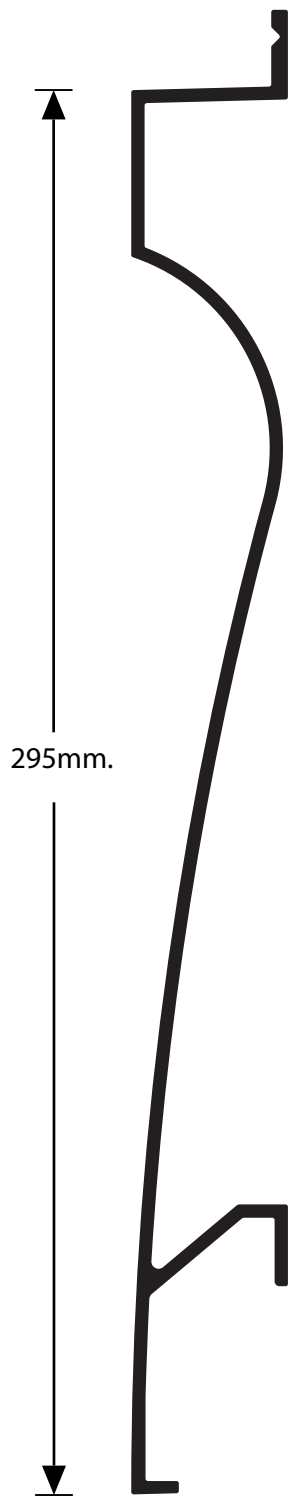

DESIGN REVOLUTION...

...NEW IDEAS, NEW DESIGN FOR RAINSCREEN WALL CLADDING
CREATIVITY NEVER ENDS, GIVING NEW IMPULSE TO YOUR IMAGINATION...

DESIGN REVOLUTION

295mm.

295mm.

23,5

18

XP-03

295mm.

25

XP-10

295mm.

▲
27
▼

295mm.

XP-13

Primoclad Europe B.V.
Europalaan 16
2408 BG ALPHEN AAN DEN RIJN
THE NETHERLANDS
Tel: +31 (0)85-4013421
www.primoclad.nl
info@primoclad.nl